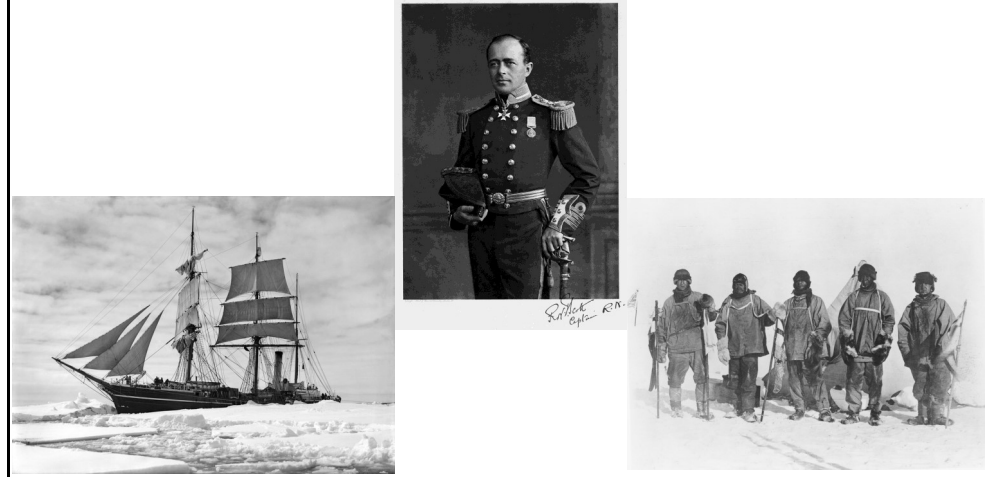

Scott of the Antarctic

Robert Scott was a famous explorer. He led two expeditions to Antarctica.
 Robert Scott reached the South Pole in 1912. A team from Norway led by Roald Amundsen arrived a month earlier.
 None of Scott's team returned home.

Antarctica

Antarctica it lies at the bottom of the planet. The South Pole is the southernmost point on Earth.

Tim Peake Timeline

1972	Tim Peake was born in West Sussex, England.
1990	Tim joined the army
2009	Tim became an astronaut
2015	Tim Peake became the first British astronaut to live on the International Space Station.
2016	Tim returned to Earth.
Now	Tim works with astronauts in Germany. He might return to space one day.

Scott of the Antarctic Timeline

1868	Robert Scott was born in Plymouth, England.
1881	He joined the Royal Navy.
1901 to 1904	Scott travelled to Antarctica on the Discovery Expedition. They reached further south than anyone had before.
1910	He led the Terra Nova expedition to the South Pole.
1912	He reached the South Pole on the 17th of January. Amundsen had reached the South Pole about a month before Scott.
1912	Robert Falcon Scott died.